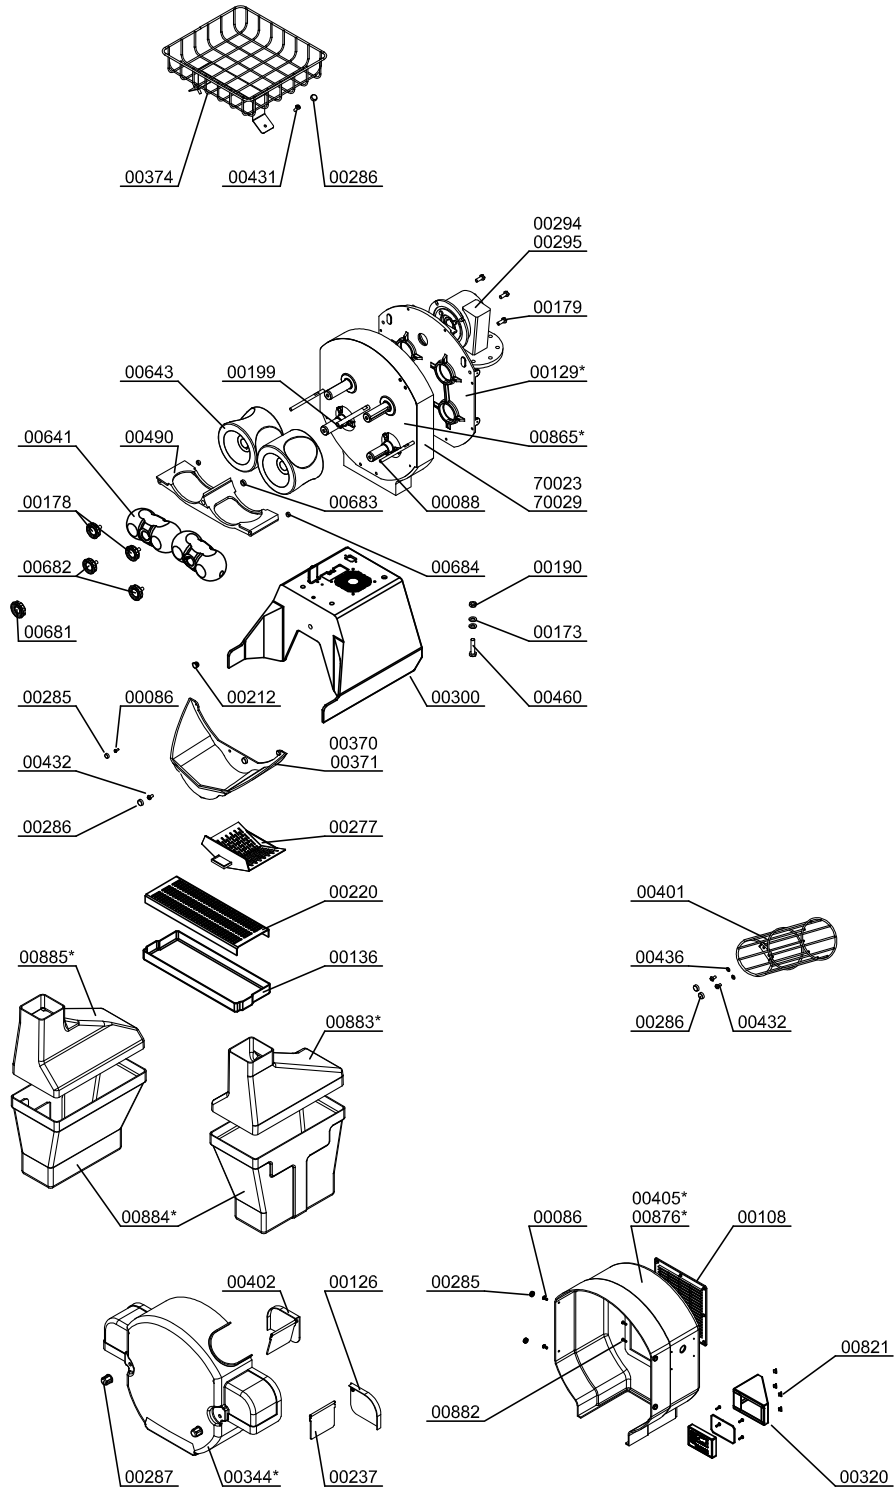

Parts Breakdown

Model JE-ES-0028-BB 41965

Parts Breakdown

Model JE-ES-0028-BB 41965

Parts Breakdown

Model JE-ES-0028-BB 41965

STAINLESS STEEL SELF TAP OPTION

AUTOMATIC SHOWER OPTION

Parts Breakdown

Model **JE-ES-0028-BB** 41965

SELF SERVICE STAND OPTION

Parts Breakdown

Model JE-ES-0028-BB 41965

DISPENSER STAND OPTION

Parts Breakdown

Model JE-ES-0028-BB 41965