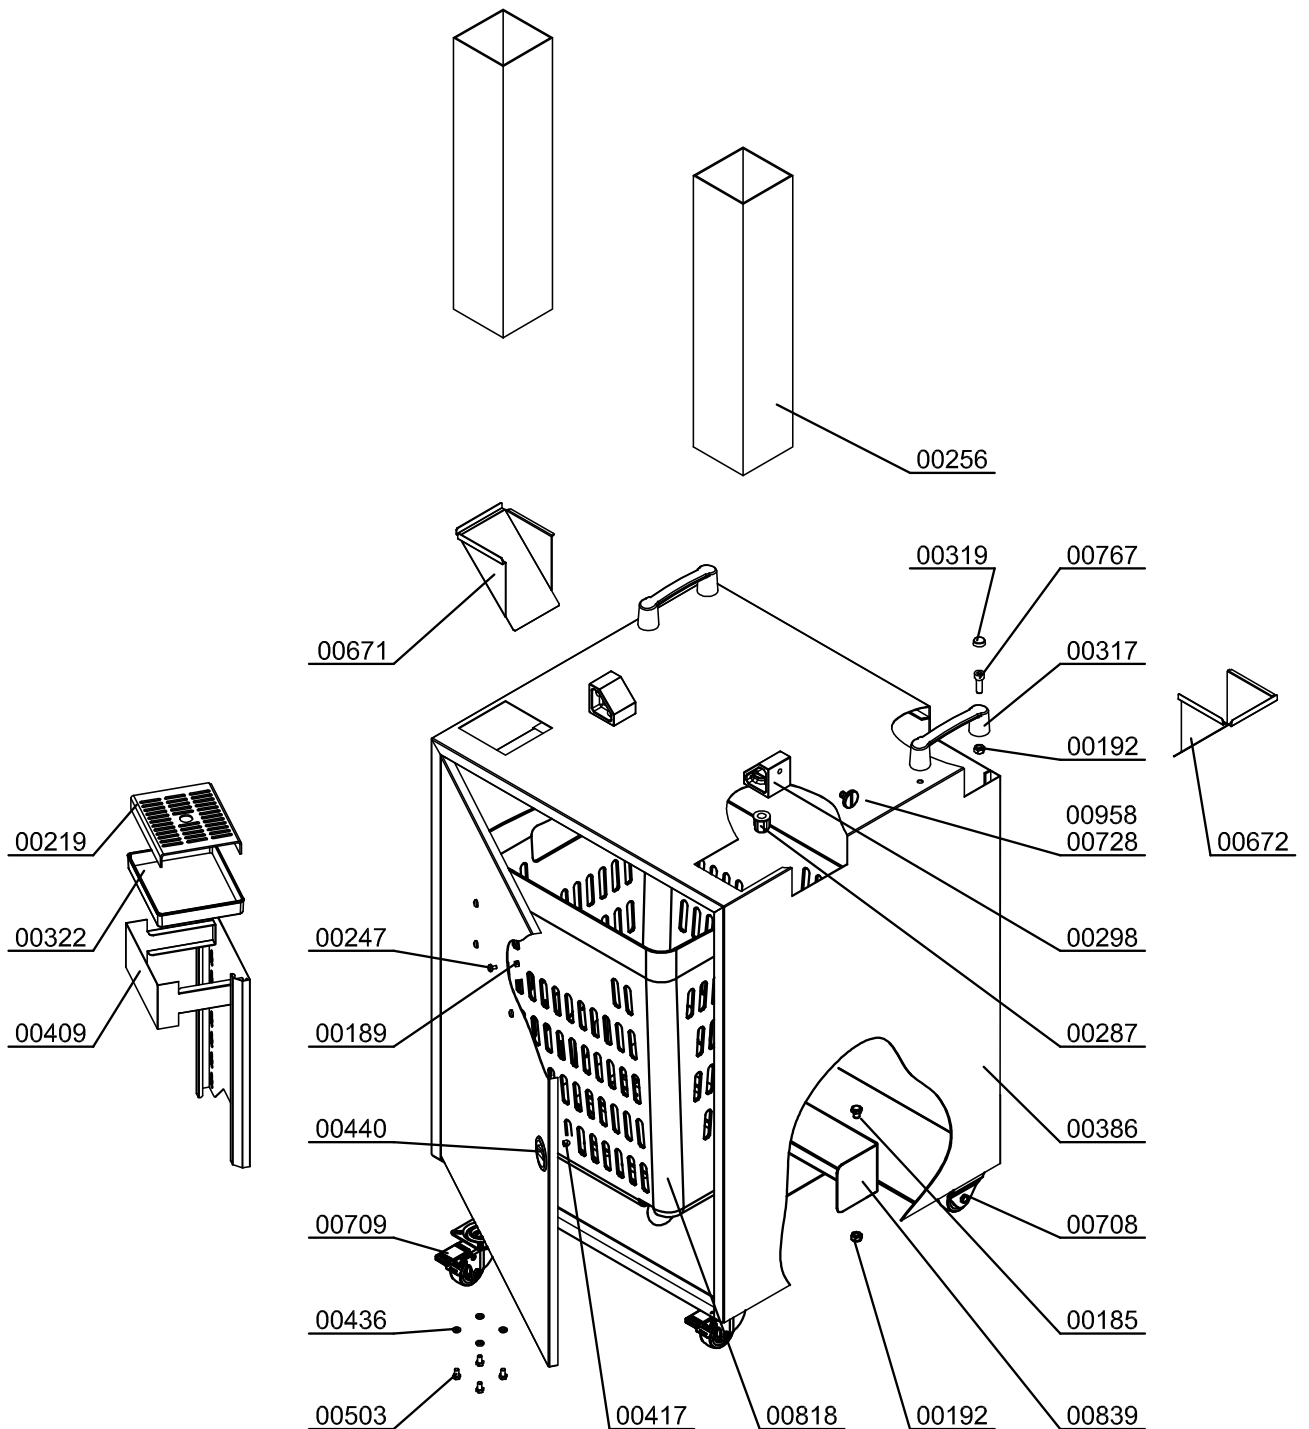

Parts Breakdown

Model JE-ES-0028-BB 41965

Parts Breakdown

Model JE-ES-0028-BB 41965

Parts Breakdown

Model JE-ES-0028-BB 41965

STAINLESS STEEL SELF TAP OPTION

AUTOMATIC SHOWER OPTION

Parts Breakdown

Model **JE-ES-0028-BB** 41965

SELF SERVICE STAND OPTION

Parts Breakdown

Model JE-ES-0028-BB 41965

DISPENSER STAND OPTION

Parts Breakdown

Model JE-ES-0028-BB 41965