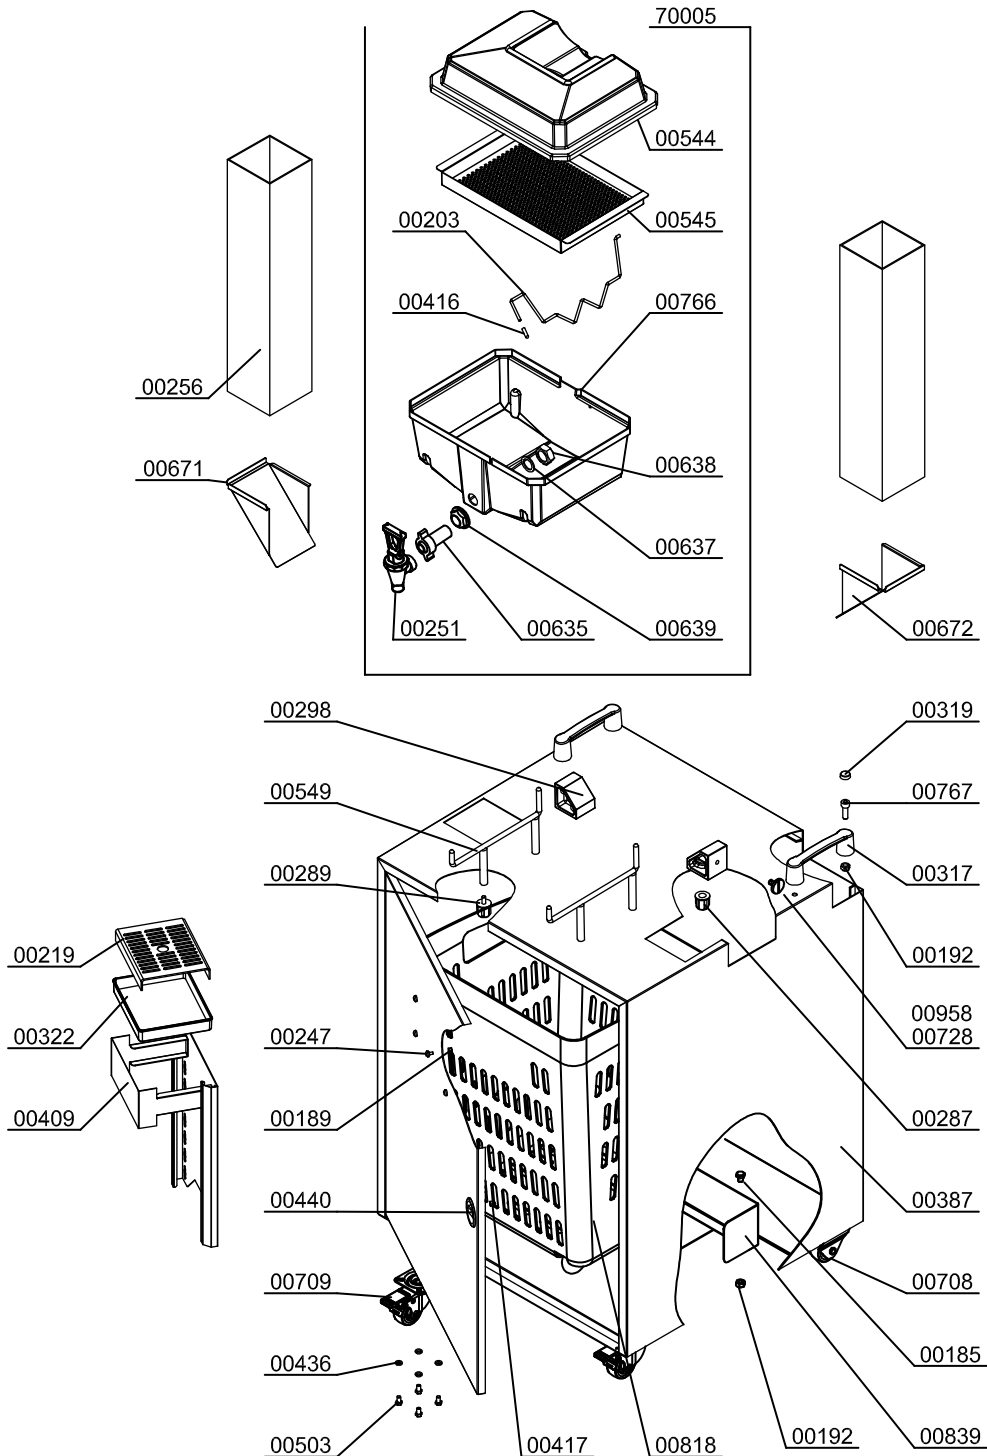

Parts Breakdown

Model JE-ES-0028-BB 41965

Parts Breakdown

Model JE-ES-0028-BB 41965

Parts Breakdown

Model JE-ES-0028-BB 41965

STAINLESS STEEL SELF TAP OPTION

AUTOMATIC SHOWER OPTION

Parts Breakdown

Model **JE-ES-0028-BB** 41965

SELF SERVICE STAND OPTION

Parts Breakdown

Model JE-ES-0028-BB 41965

DISPENSER STAND OPTION

Parts Breakdown

Model JE-ES-0028-BB 41965