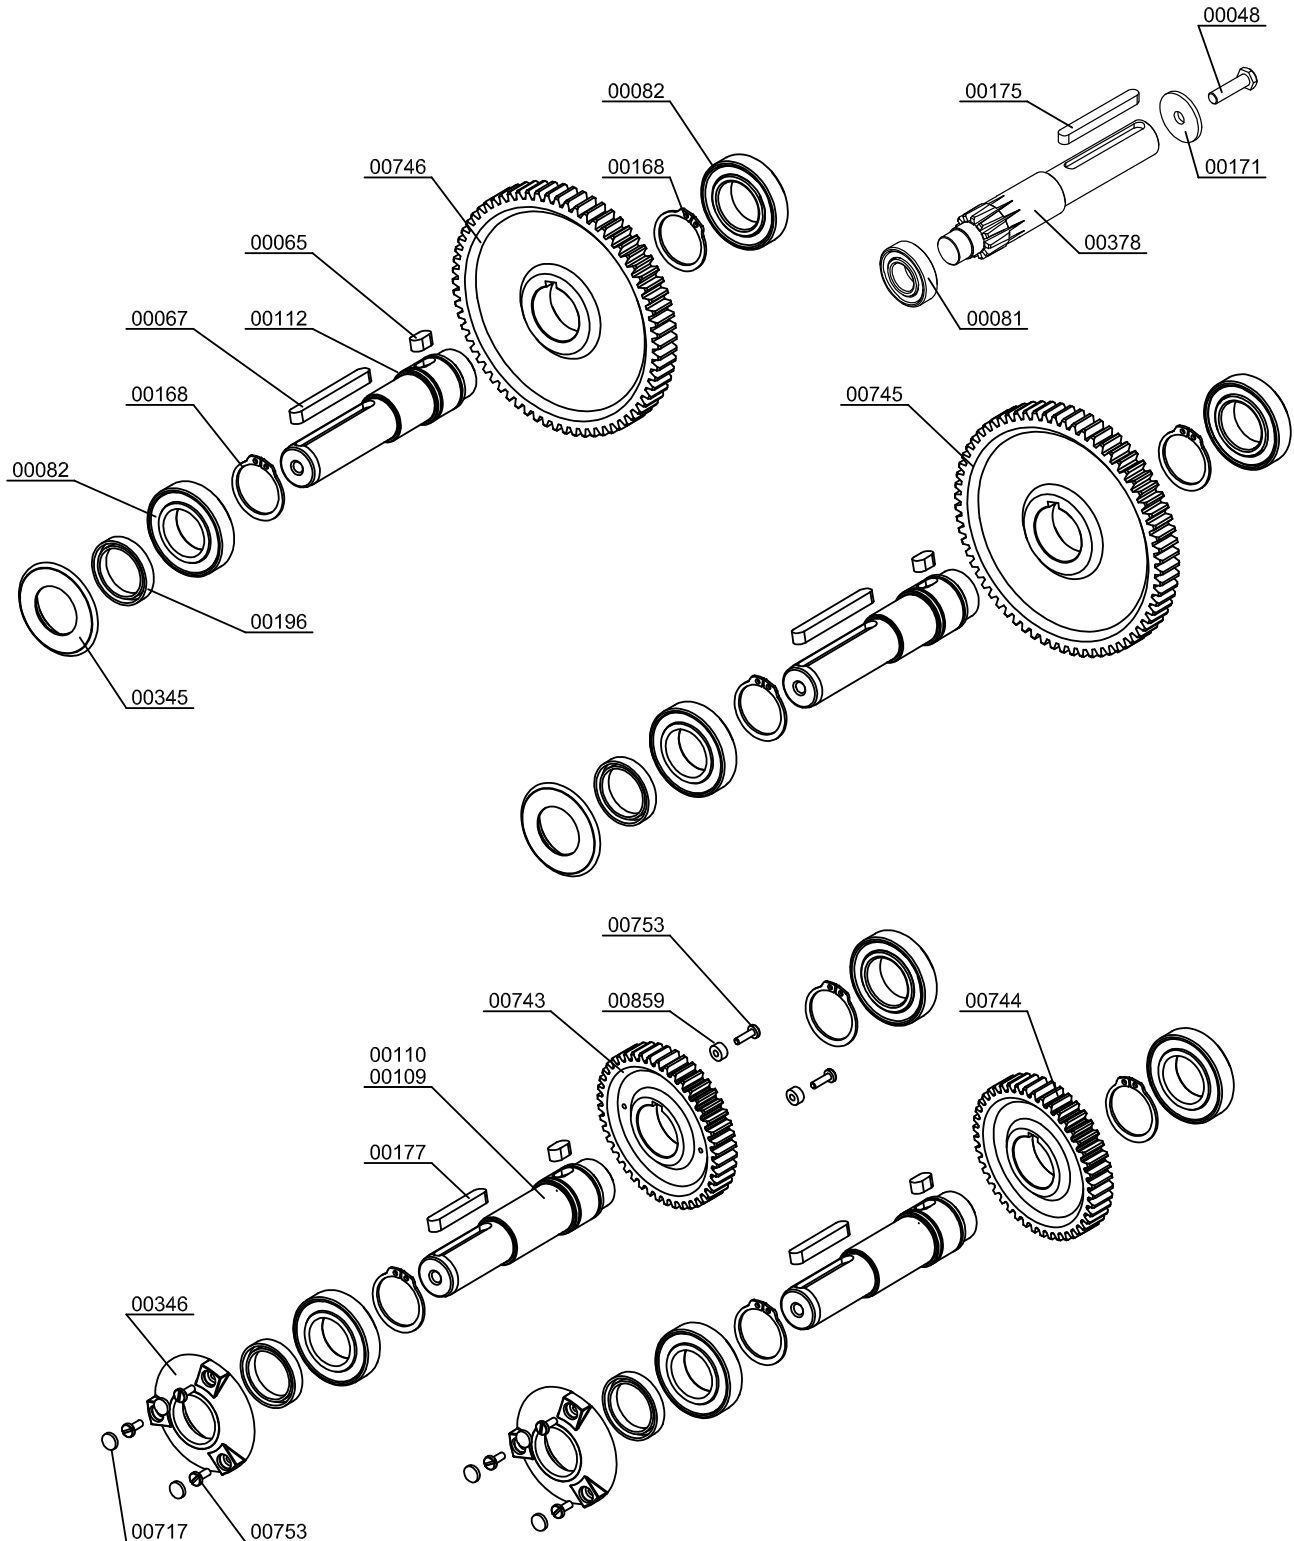

Parts Breakdown

Model JE-ES-0028-BB 41965

Parts Breakdown

Model JE-ES-0028-BB 41965

Parts Breakdown

Model JE-ES-0028-BB 41965

STAINLESS STEEL SELF TAP OPTION

AUTOMATIC SHOWER OPTION

Parts Breakdown

Model **JE-ES-0028-BB** 41965

SELF SERVICE STAND OPTION

Parts Breakdown

Model JE-ES-0028-BB 41965

DISPENSER STAND OPTION

Parts Breakdown

Model JE-ES-0028-BB 41965