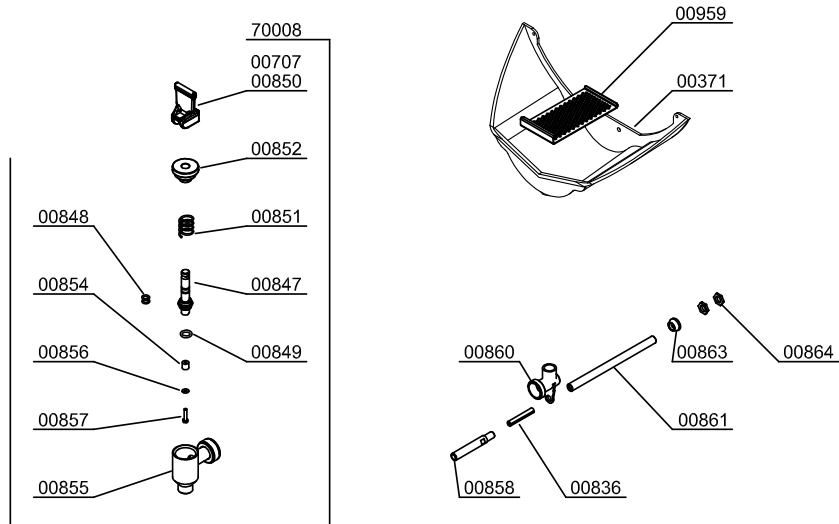

Parts Breakdown

Model JE-ES-0028-BB 41965

Parts Breakdown

Model JE-ES-0028-BB 41965

Parts Breakdown

Model JE-ES-0028-BB 41965

STAINLESS STEEL SELF TAP OPTION

AUTOMATIC SHOWER OPTION

Parts Breakdown

Model **JE-ES-0028-BB** 41965

SELF SERVICE STAND OPTION

Parts Breakdown

Model JE-ES-0028-BB 41965

DISPENSER STAND OPTION

Parts Breakdown

Model JE-ES-0028-BB 41965