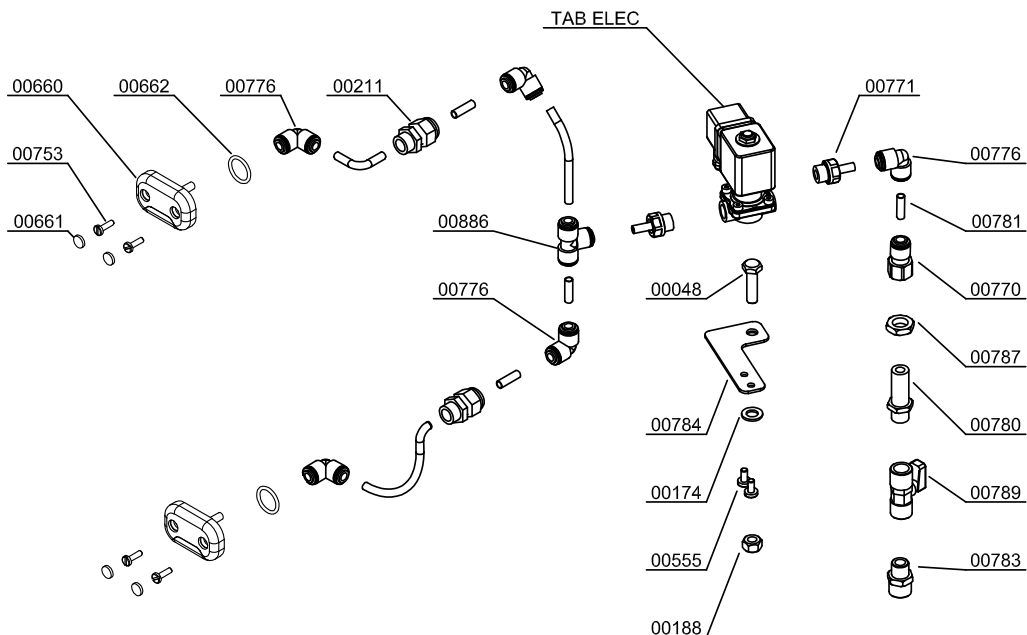

Parts Breakdown

Model JE-ES-0028-BB 41965

Parts Breakdown

Model JE-ES-0028-BB 41965

Parts Breakdown

Model JE-ES-0028-BB 41965

STAINLESS STEEL SELF TAP OPTION

AUTOMATIC SHOWER OPTION

Parts Breakdown

Model **JE-ES-0028-BB** 41965

SELF SERVICE STAND OPTION

Parts Breakdown

Model JE-ES-0028-BB 41965

DISPENSER STAND OPTION

Parts Breakdown

Model JE-ES-0028-BB 41965